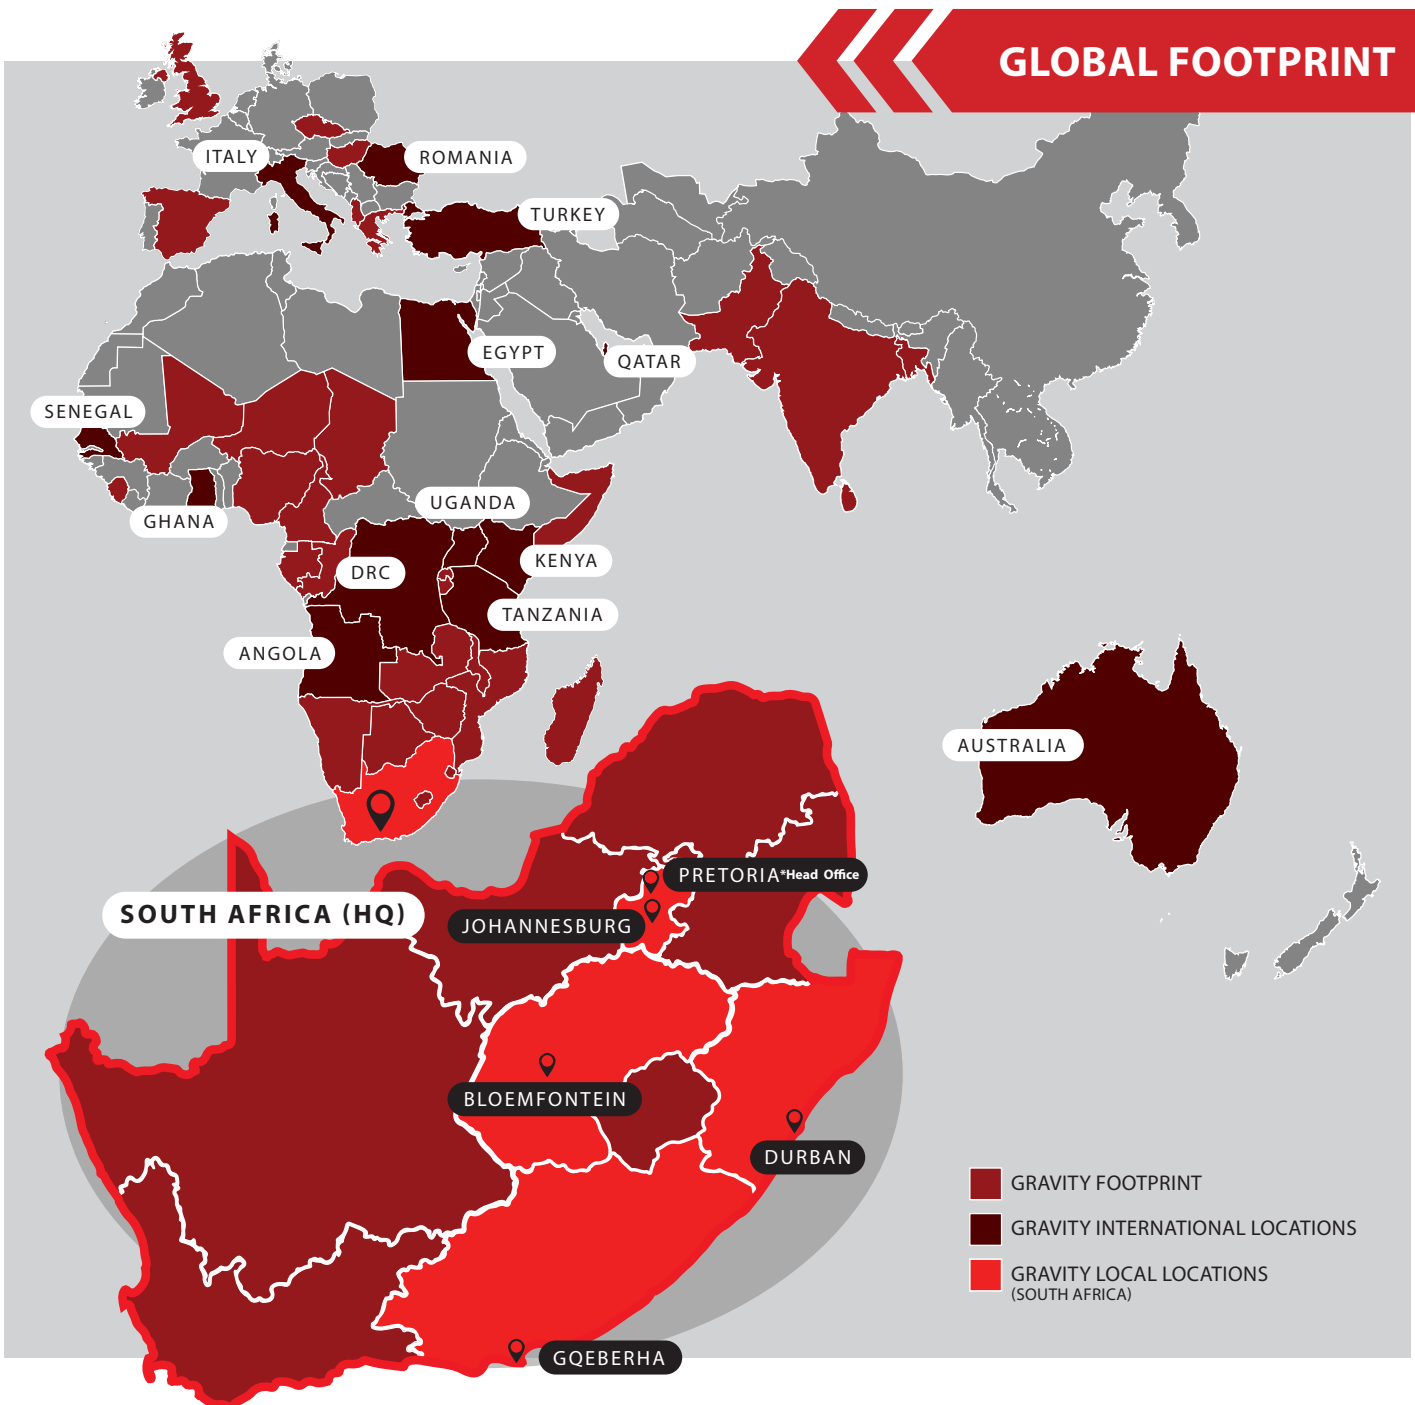

# KEY CLIENTS

Our key clients include, but are not limited to:

NOKIA

servest

# STAFF COUNT AND MANAGEMENT STRUCTURES

The Gravity Group currently employs 50+ staff members, conveniently situated throughout South Africa, Africa and Australia.