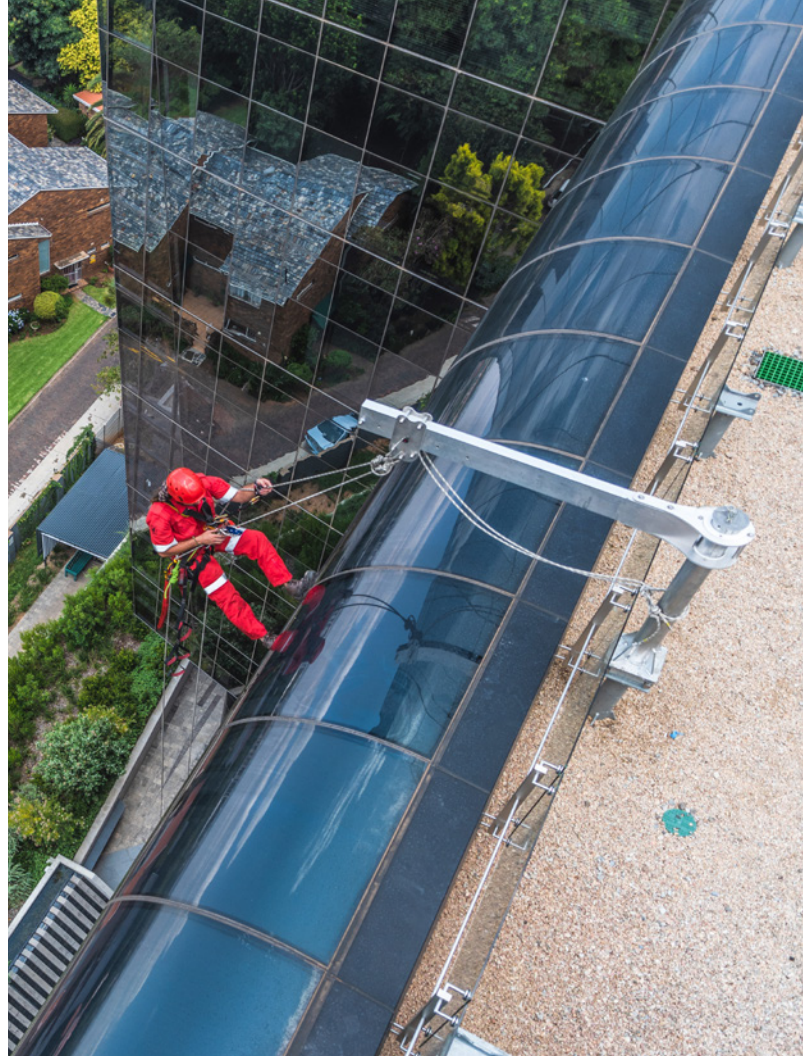

CONTACT INFORMATION

☎ **086 110 1213**
@ **www.gravityaccess.co.za**

Managing Director: Hein Stapelberg
E-Mail: hein@gravitygh.co.za

General Enquiries:
E-Mail: access@gravitygh.co.za

Projects:
Adriaan Bester
Samson Mothau
E-Mail: projects@gravitygh.co.za

Gqeberha Branch:
Ronel Klopper
E-Mail: info@gravitygh.co.za

HEAD OFFICE:
Unit 24 Scientia Techno Park,
Meiring Naude Road,
Brummeria,
Pretoria,
South Africa

Follow us on Social Media:

f <https://bit.ly/GravityGH_Fb>

ig <https://bit.ly/GravityGH_Ins>

yt <https://bit.ly/GravityGH_Yt>

in <https://bit.ly/GravityGH_In>