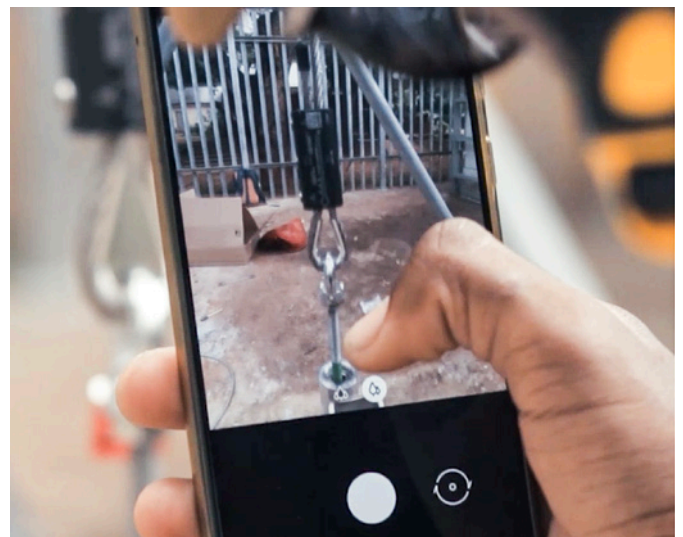

STAFF COUNT AND MANAGEMENT STRUCTURES

The Gravity Group currently employs 50+ staff members, conveniently situated throughout South Africa, Africa and Australia.

DIRECTORS

KEY FOCUS AREAS

One of the key pillars of our success is the quality of our services and products, which we continually update and improve.

We also value innovation and as a result, we are often the first in our industry to introduce new methods, designs and products.

Over the last two years, we have been investing heavily in the digitisation of our systems to reduce errors and optimise accuracy. Our Gravity Quality System effectively manages the liability that goes with a work-at-height safety system, on behalf of the customer. That way, we know that we are ensuring complete customer support, where our relationship with our customers really only starts after the sale is made – the point at which most other service providers' support often comes to an end.