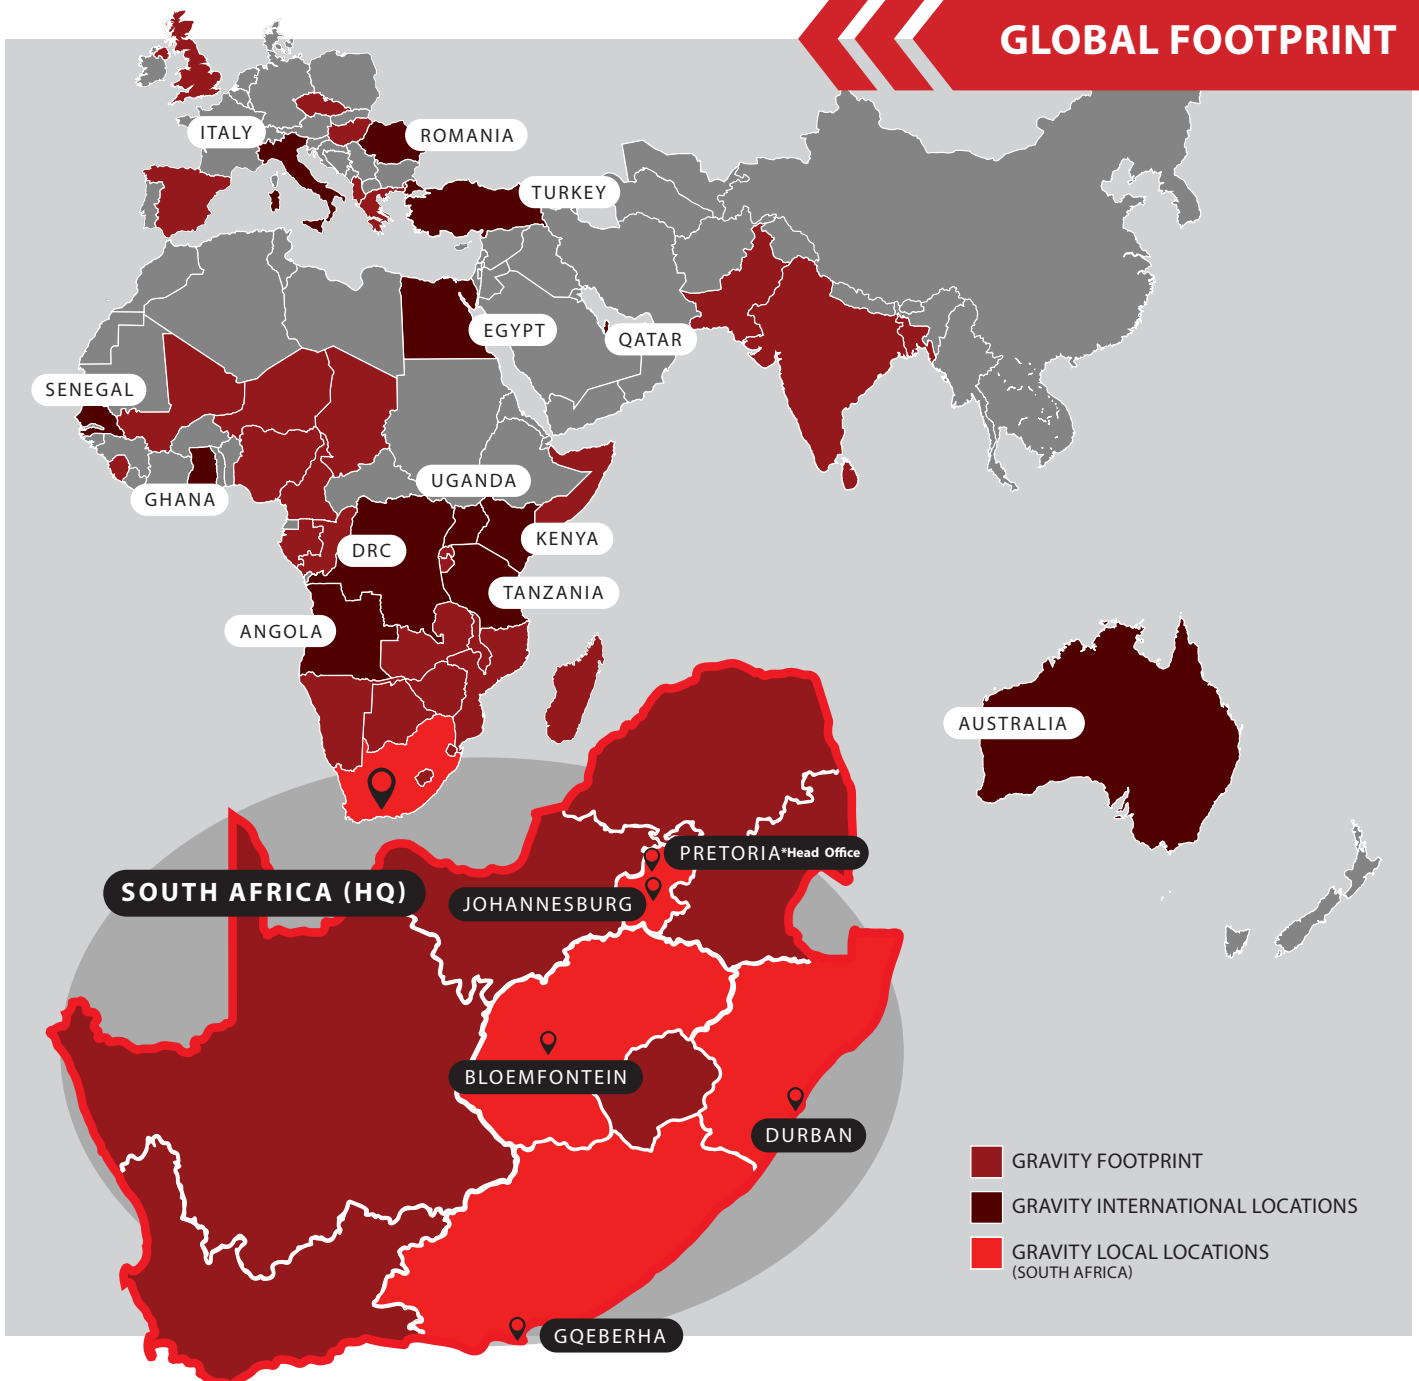

GRAVITY

GLOBAL (PTY) LTD

COMPANY PROFILE

Gravity Global is the leading work at height safety solutions provider in South Africa with an international footprint throughout Africa, Europe, the Middle East, India and Australia. We offer a wide range of safety at height systems and consultation services.

Our systems are designed and installed to EN standards while catering for African economic conditions.

KEY CLIENTS

Our key clients include, but are not limited to:

GLOBAL FOOTPRINT

STAFF COUNT AND MANAGEMENT STRUCTURES

The Gravity Group currently employs 50+ staff members, conveniently situated throughout South Africa, Africa and Australia.

DIRECTORS

GERT FORSTER
Director

ANDRIES NEL
Director

RYNO GRIESEL
Director

HEIN STAPELBERG
Managing Director