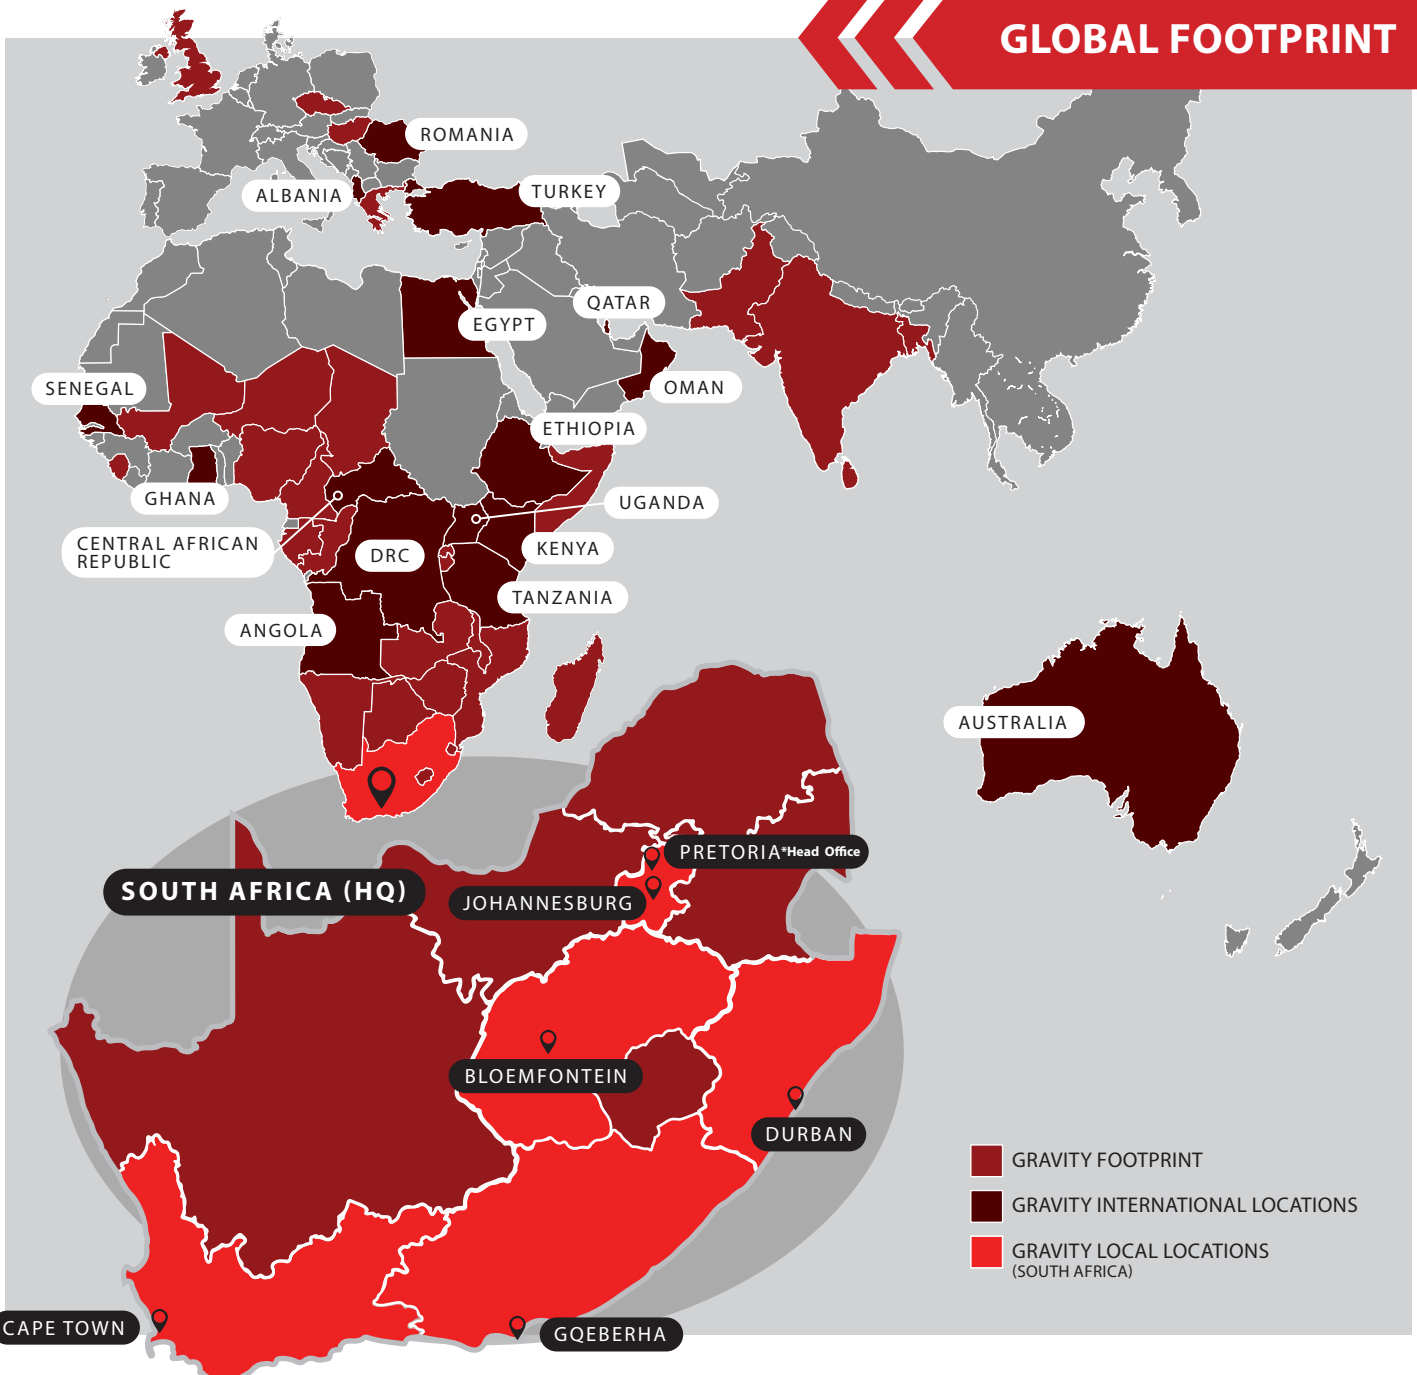

GRAVITY

TRAINING (PTY) LTD

COMPANY PROFILE

ABOUT GRAVITY

Gravity Training is a leading work at height safety solutions company in South Africa with an international footprint throughout Africa, Europe, the Middle East, India and Australia. Gravity Training offers a wide range of exceptional training courses, such as work at height and rigging training. Beyond these courses, Gravity Training also offers other services related to work at height, such as the development of fall protection plans and consultation services.

KEY CLIENTS

Vodafone
 Vodacom
 Huawei
 Nokia
 Helios Towers
 Ericsson
 ATC

Safaricom
 Atlas Towers
 Herotel
 ZTE
 Mobax Group
 Anglo American
 AngloGold Ashanti

Our key clients include, but are not limited to:

Seriti Coal
 Eskom
 iEngineering
 WBHO
 Bidvest Facilities Management
 Mercedes-Benz
 Nissan

GLOBAL FOOTPRINT

STAFF COUNT AND MANAGEMENT STRUCTURES

Gravity Training forms part of a bigger group of companies. Within the Gravity Group there are currently 80+ employees, conveniently situated throughout South Africa, Africa and Australia to serve the needs of clients on a greater scale.